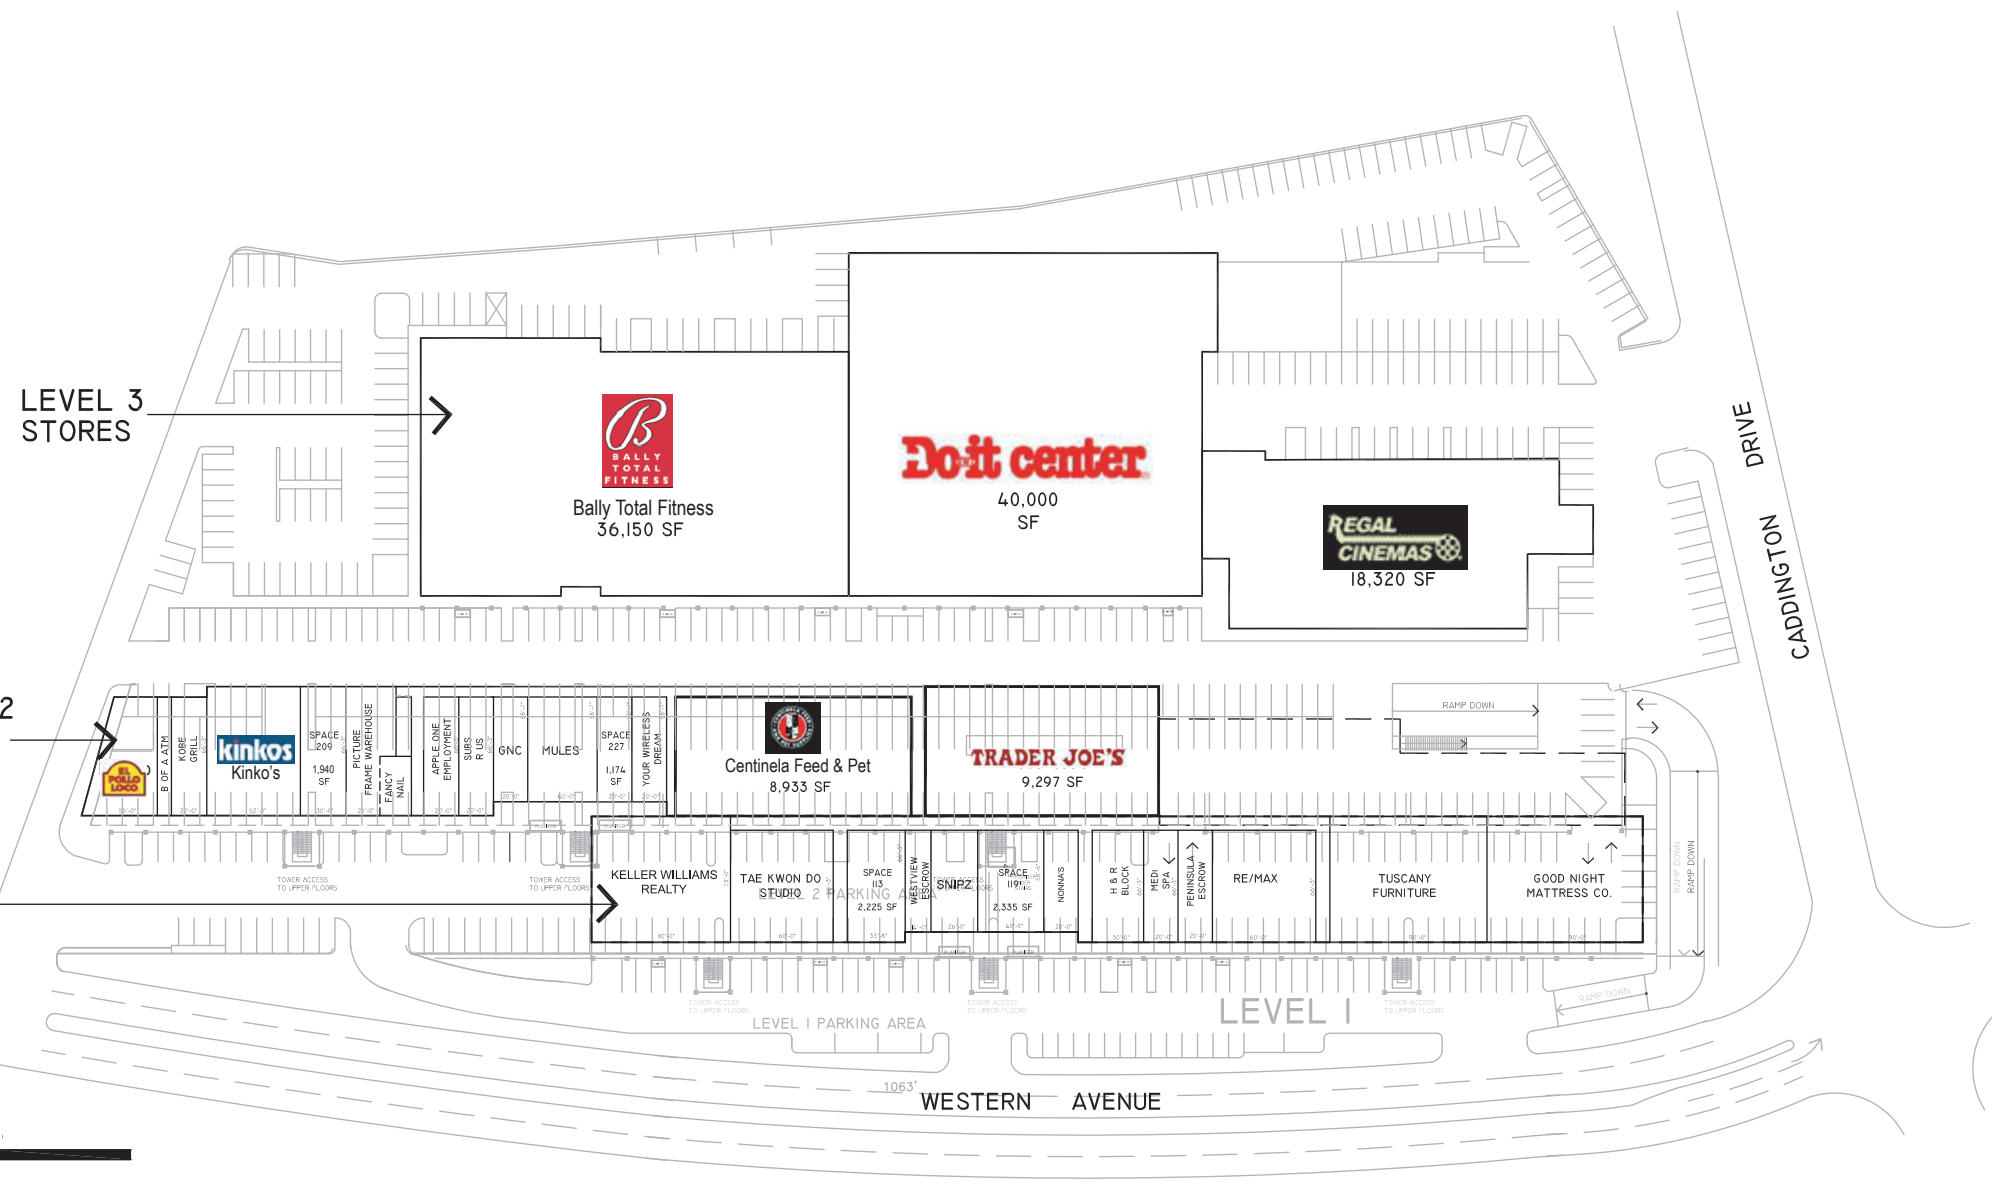

LEVEL 3 STORES

LEVEL 2 STORES BELOW

LEVEL 1 STORES BELOW

SCALE: 1" = 50'-0"
 0' 10' 20' 40' 80'

1063' WESTERN AVENUE

CADDINGTON DRIVE